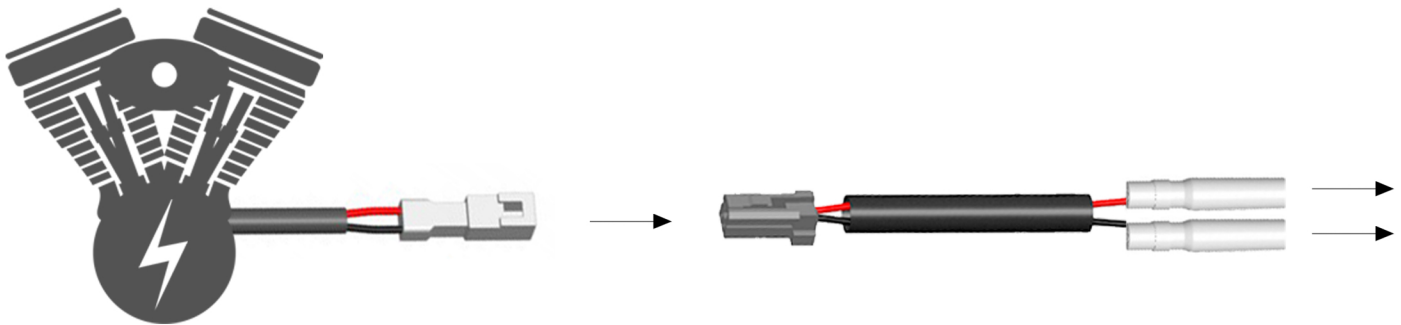

ASSEMBLING INSTRUCTION

LED INDICATORS

LEGEND

1. MOTORCYCLE ELECTRIC SYSTEM
  IMPIANTO ELETTRICO
  SISTEMA ELECTRICO DE MOTOCICLETA
  ELEKTRISCHES MOTORRADSYSTEM
  SYSTEME ELECTRIQUE DE MOTOCYCLETTE
2. CABLE ADAPTER
  ADATTATORE CAVI
  ADAPTADOR DE CABLE
  KABELADAPTER
  ADAPTATEUR DE CABLE
3. LED INDICATOR
  INDICATORE LED
  INDICADOR LED
  LED ANZEIGE
  INDICATEUR DE LED

WWW.BARRACUDAMOTO.COM

- ① MOTORCYCLE ELECTRIC SYSTEM
  IMPIANTO ELETTRICO
  SISTEMA ELECTRICO DE MOTOCICLETA
  ELEKTRISCHES MOTORRADSYSTEM
  SYSTEME ELECTRIQUE DE MOTOCYCLETTE

- ② CABLE ADAPTER
  ADATTATORE CAVI
  ADAPTADOR DE CABLE
  KABELADAPTER
  ADAPTATEUR DE CABLE